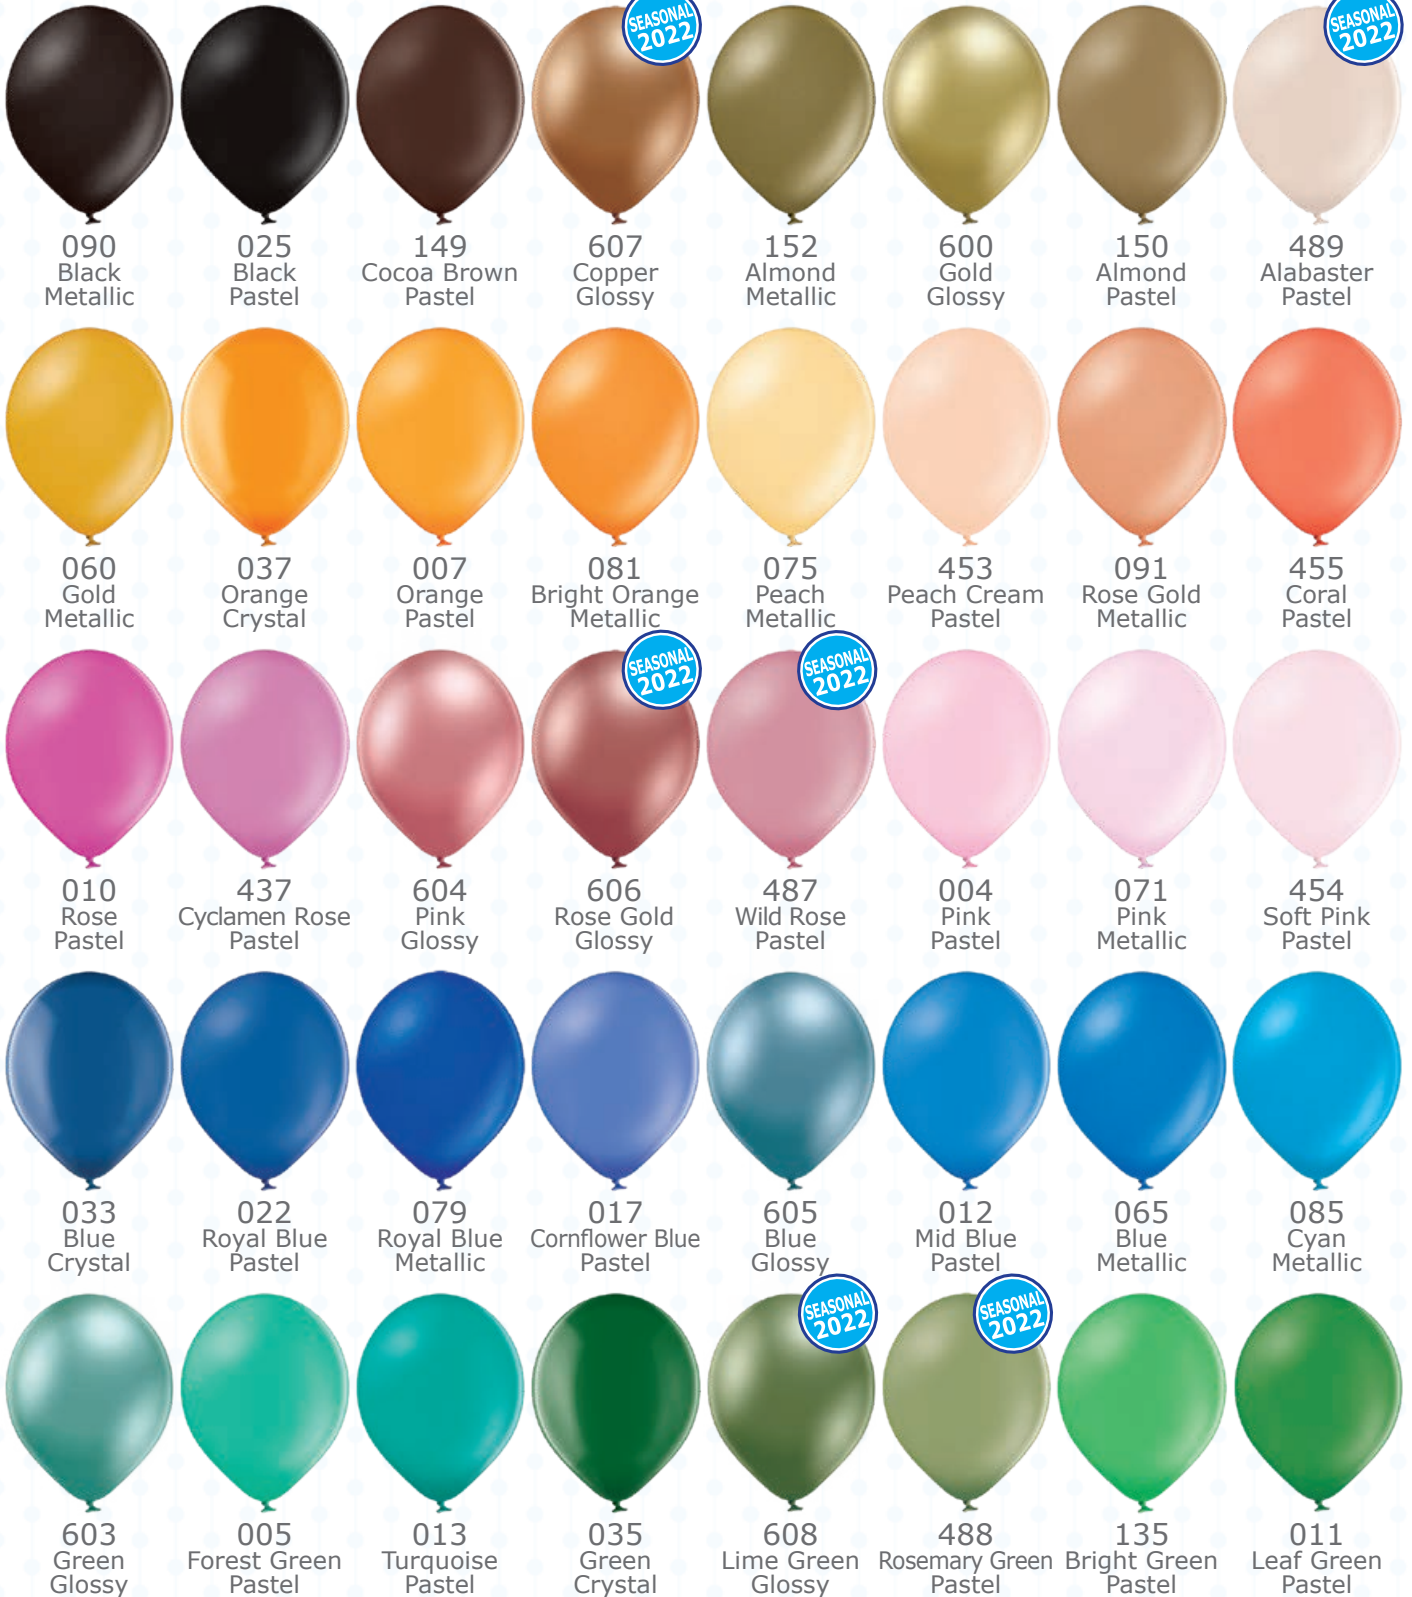

We hope this catalogue will inspire you and your customers.

The Belbal Team

SPECTRUM OF COLOURS

SPECTRUM OF COLOURS

Balloon Size	Diameter Centimetre	Diameter Inch	Volume Litre	Weight Gram
D5	12 cm	5"	1 L	1 g
D11	30 cm	12"	14 L	3,7 g
B75	23 cm	9"	7 L	2 g
B85	27 cm	10,5"	10 L	2,7 g
B95	28 cm	11"	12 L	3,2 g
B105	30 cm	12"	15 L	3,6 g
B120	35 cm	14"	24 L	5 g
B250	60 cm	24"	114 L	24 g
B350	90 cm	36"	380 L	45 g

Metallic balloons are slightly smaller due to their latex composition.

The specifications of Belbal balloons are measured in lab conditions and can differ as environmental conditions change. Balloon colours in this catalogue reflect true colours of inflated balloons as close as possible. Real balloon colours may differ to those on screen or printed material due to the difference in computer monitors and printers.

**Made of
100% natural
fully biodegradable
rubber latex**

belbal[®]

**PREMIUM
RETAIL AND
WHOLESALE LINE**

5000190 1st Birthday Boy 6 pcs
5000190/02 1st Birthday Boy 50 pcs
Size: D11 (30 cm - 12")
Colour Group: Pastel
Colours: 003 Sky Blue, 005 Forest Green, 022 Royal Blue
Print: 1 colour 5 sides