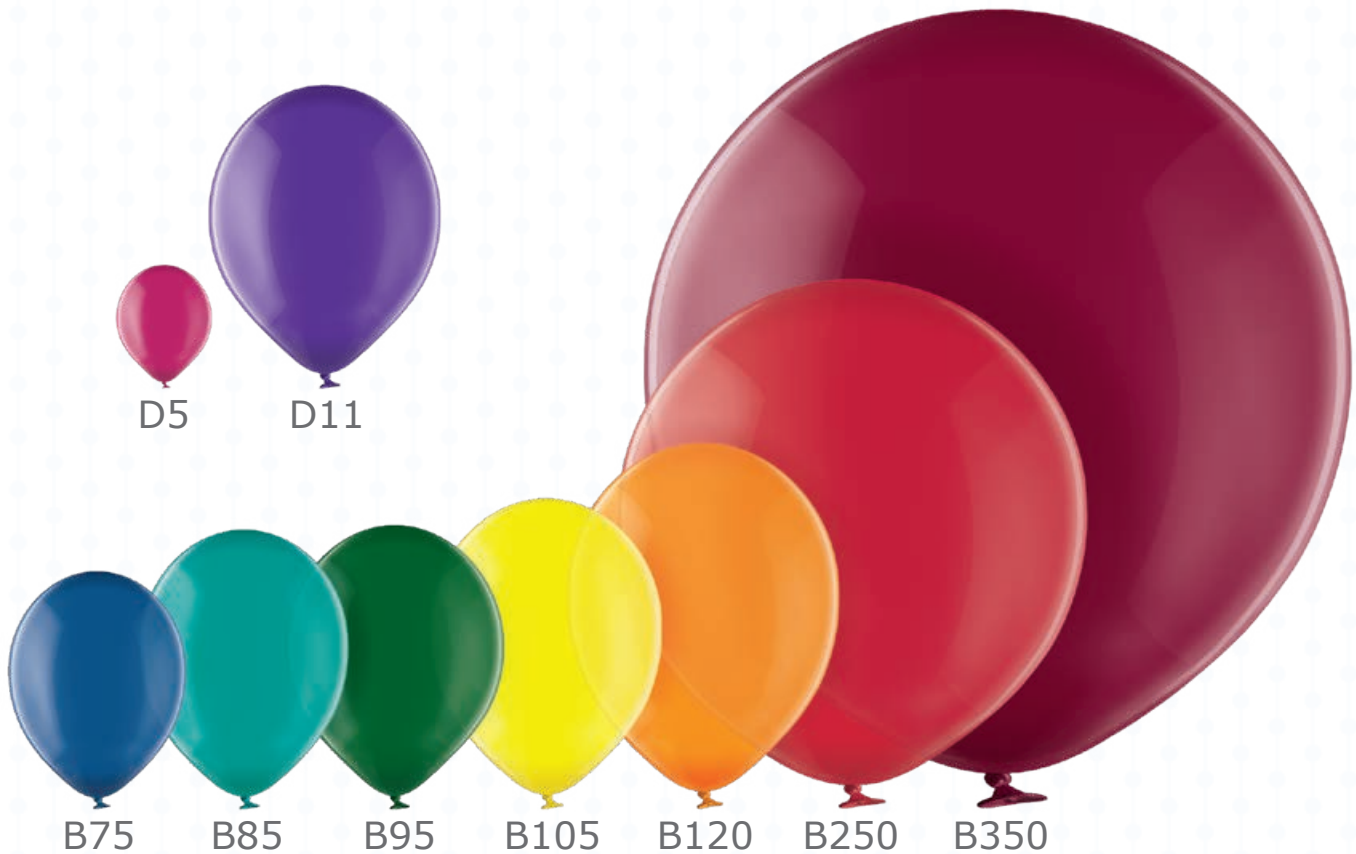

We hope this catalogue will inspire you and your customers.

The Belbal Team

SPECTRUM OF COLOURS

SPECTRUM OF COLOURS

Balloon Size	Diameter Centimetre	Diameter Inch	Volume Litre	Weight Gram
D5	12 cm	5"	1 L	1 g
D11	30 cm	12"	14 L	3,7 g
B75	23 cm	9"	7 L	2 g
B85	27 cm	10,5"	10 L	2,7 g
B95	28 cm	11"	12 L	3,2 g
B105	30 cm	12"	15 L	3,6 g
B120	35 cm	14"	24 L	5 g
B250	60 cm	24"	114 L	24 g
B350	90 cm	36"	380 L	45 g

Metallic balloons are slightly smaller due to their latex composition.

The specifications of Belbal balloons are measured in lab conditions and can differ as environmental conditions change. Balloon colours in this catalogue reflect true colours of inflated balloons as close as possible. Real balloon colours may differ to those on screen or printed material due to the difference in computer monitors and printers.

**Made of
100% natural
fully biodegradable
rubber latex**

belbal[®]

**PREMIUM
RETAIL AND
WHOLESALE LINE**

5000190 1st Birthday Boy 6 pcs
5000190/02 1st Birthday Boy 50 pcs
Size: D11 (30 cm - 12")
Colour Group: Pastel
Colours: 003 Sky Blue, 005 Forest Green, 022 Royal Blue
Print: 1 colour 5 sides