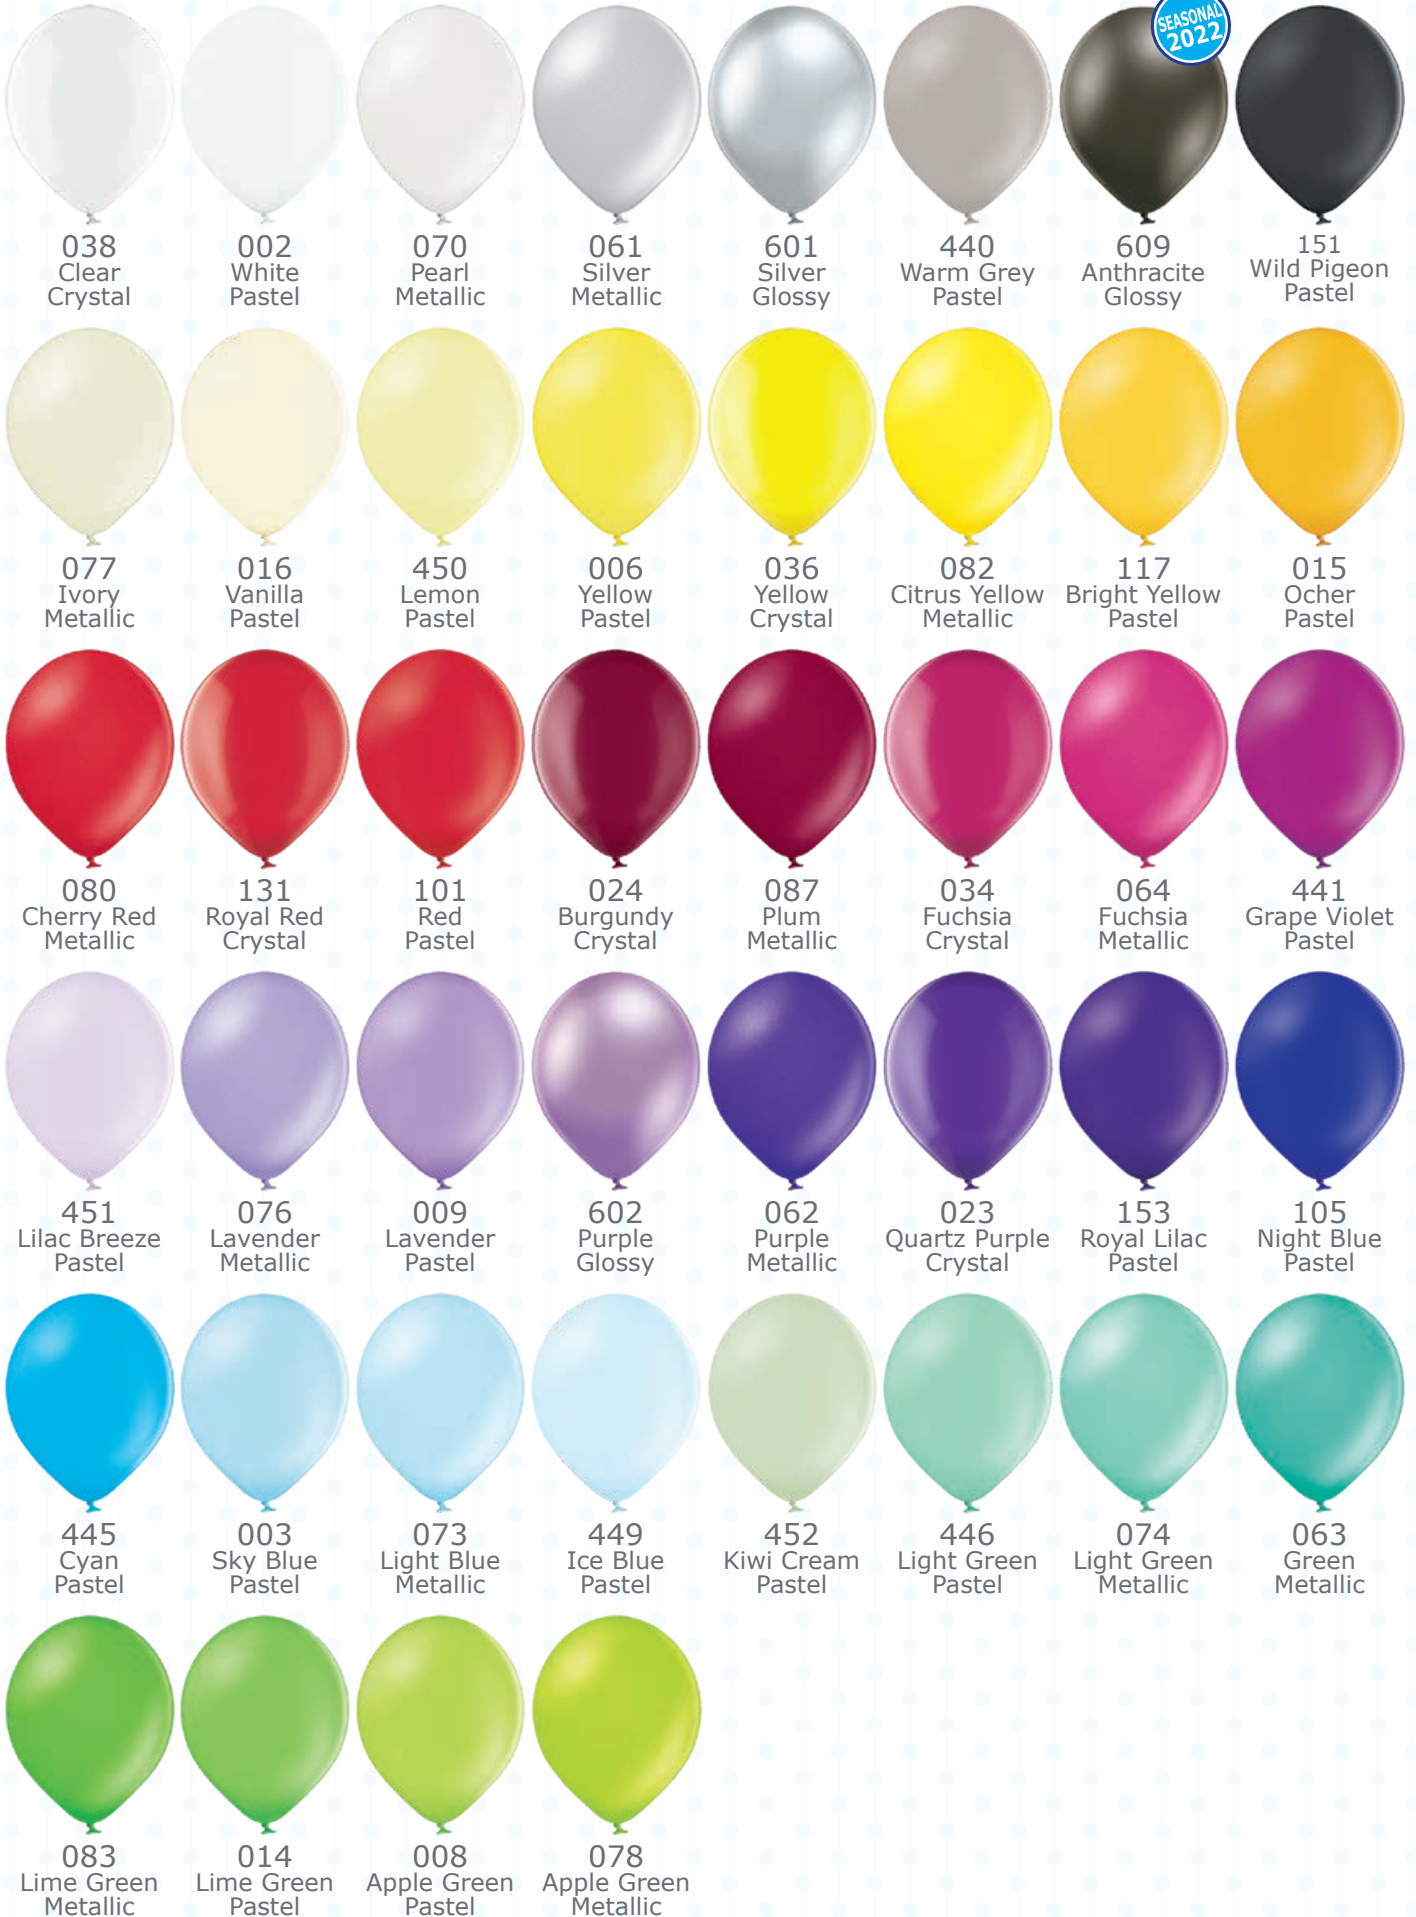

We hope this catalogue will inspire you and your customers.

The Belbal Team

SPECTRUM OF COLOURS

SPECTRUM OF COLOURS

Balloon Size	Diameter Centimetre	Diameter Inch	Volume Litre	Weight Gram
D5	12 cm	5"	1 L	1 g
D11	30 cm	12"	14 L	3,7 g
B75	23 cm	9"	7 L	2 g
B85	27 cm	10,5"	10 L	2,7 g
B95	28 cm	11"	12 L	3,2 g
B105	30 cm	12"	15 L	3,6 g
B120	35 cm	14"	24 L	5 g
B250	60 cm	24"	114 L	24 g
B350	90 cm	36"	380 L	45 g